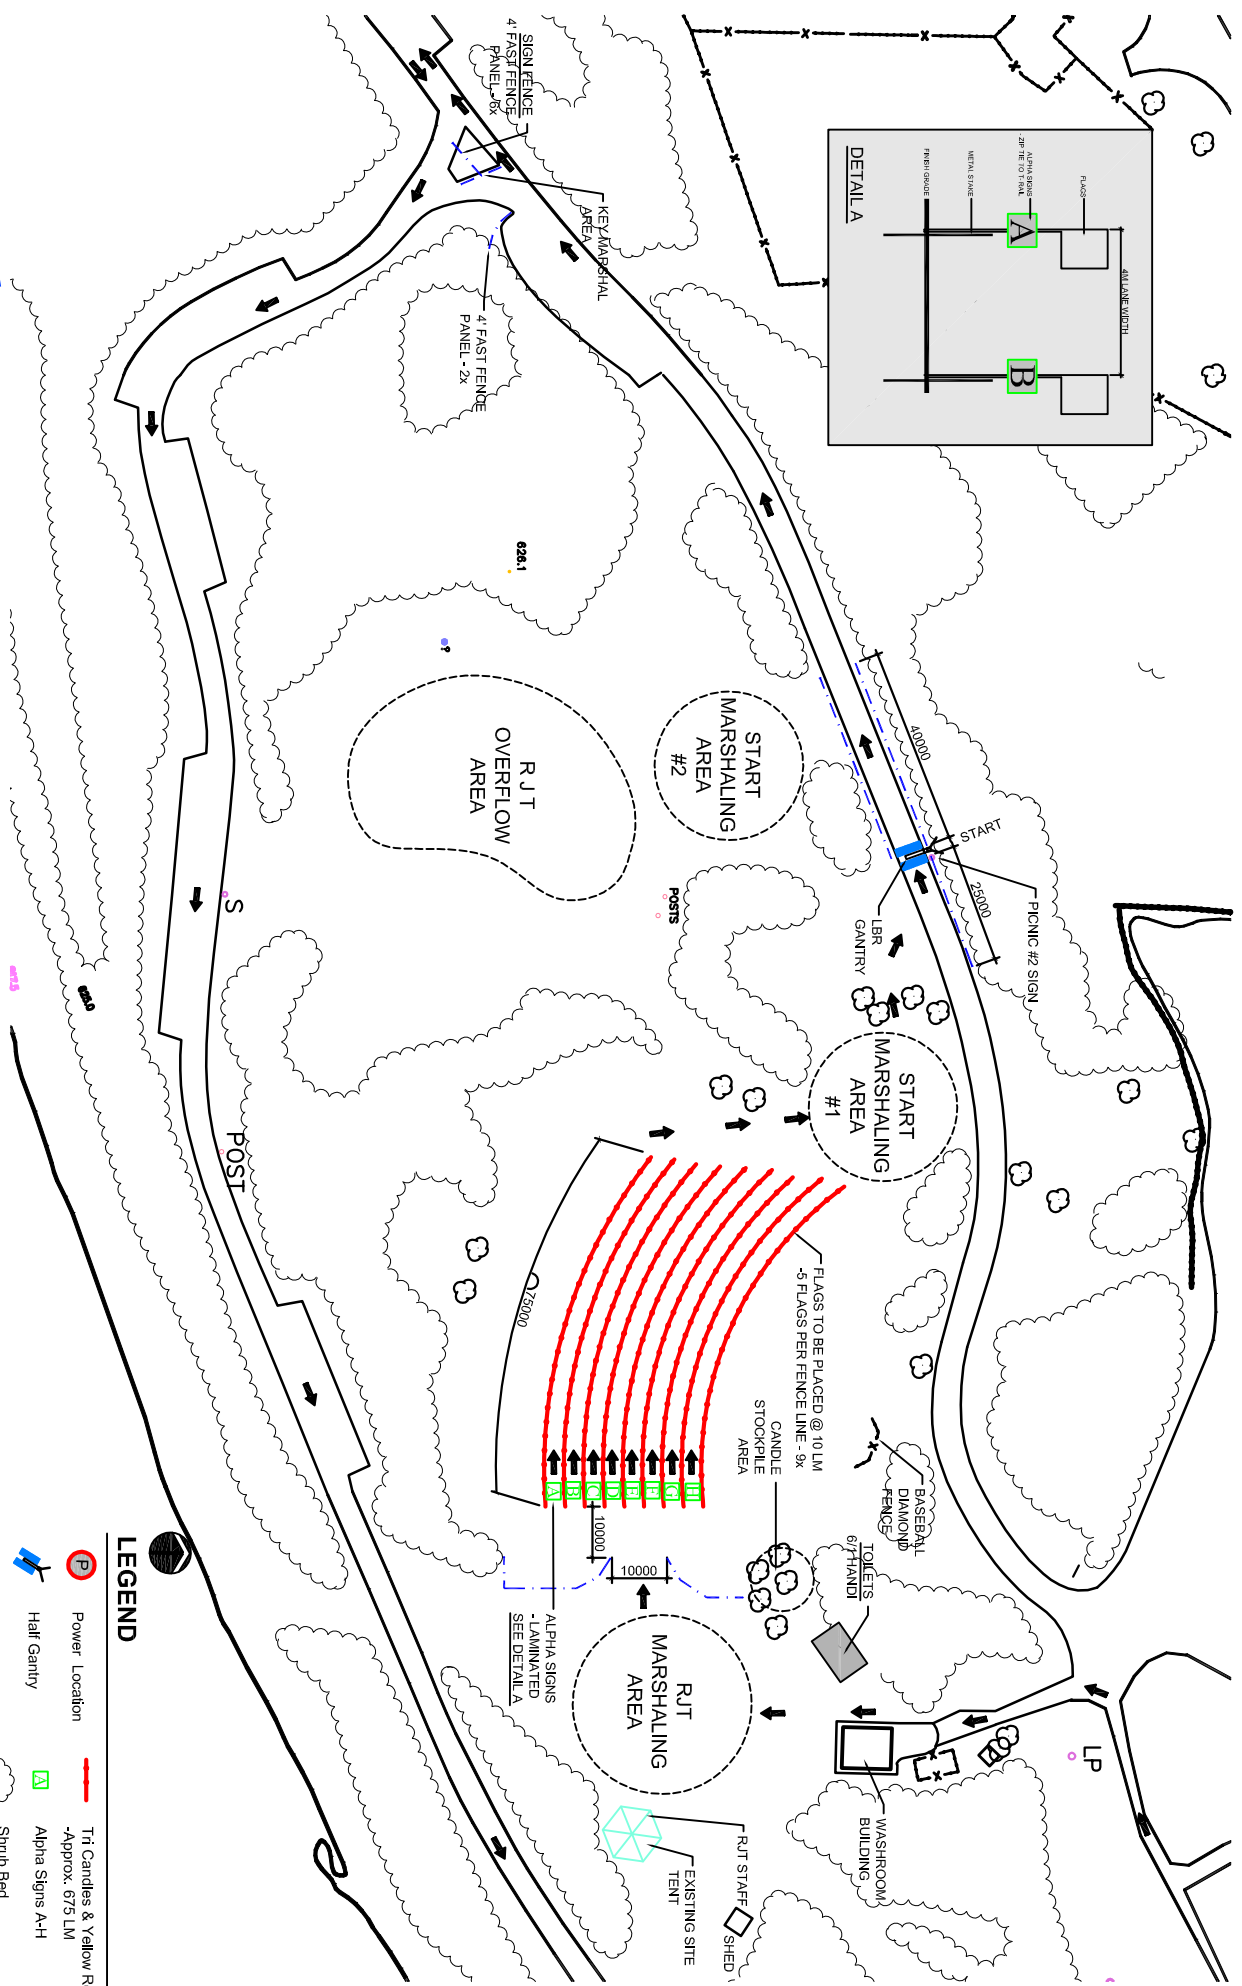

2008 Little Big Run

Laurier Park Layout - West R J T Area

REVISED MAY 15, 2008

LEGEND

	Power Location		Tri Candles & Yellow Rope -Approx. 675 LM
	Half Gantry		Alpha Signs A-H
	Fast Fence -Approx. 182 LM		Shrub Bed
	Existing Tree		